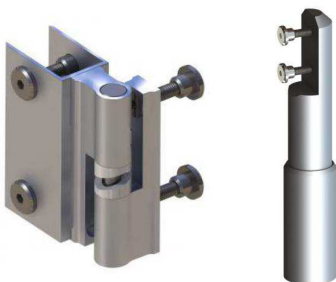

MAS-022

Partition Support Leg

£ 17.93

Channel Bracket (Pack of 3)

£ 5.76

Angle Bracket (Pack of 3)

£ 5.76

Coat Hook

£ 2.50

Challenger Hinges (pair)

£ 19.71

Rise & Fall Heavy Duty Hinges

£ 21.70

*Prices are for Satin Anodised Aluminium

*Please check the depth of the cubical door before ordering