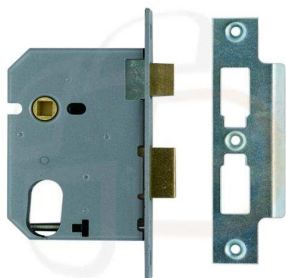

NETT PRICE

Jumbo Toilet Roll Dispenser

£ 56.25

*Price are for chrome finish; other finishes/functions may be available upon request

MAS - 026

Vertical Soap Dispenser

NETT PRICE

Liquid / Foam Soap Dispenser

£ 59.88

*Price are for chrome finish; other finishes/functions may be available upon request

MAS 025

Union Lockcases

NETT PRICE

L2241 Oval Profile Sash Lock Case 75mm	£	26.62
L2141 oval Profile Dead Lock Case 75mm	£	25.60