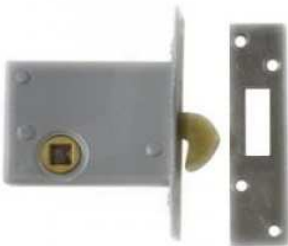

293A Push Pad Single Panic Bolt with Adjustable Shoots

£ 60.84

294 Single Panic Bolt

£ 53.56

294A Single Panic Bolt with Adjustable Shoots

£ 60.21

296 Reversible Panic Latch

£ 41.92

297 Push Pad Panic Latch

£ 43.74

298 Knob Operated Outside Access Device

£ 49.76

Drive-Thru Window Hardware

PRICE

MCD-32 Euro Profile Hookbolt Lock

£ 17.42

*satin anodised aluminium finish Face Plate

MCD-33 40mm Half Thumb Turn

£ 12.10

*used in conjunction with the product above

MCD-34 Sliding Door Hook Bolt Lock

£ 49.68

*satin chrome finish

MCD-34 Thumb Turn on Rose