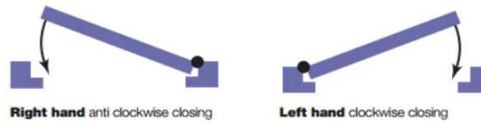

BARY Disabled Toilet Lock Complete (RH/LH)

£ 148.84

BARY Key

£ 4.50

**Right Hand ~ Left Hand must be specified when ordering this product.*

Handing

The lever furniture is handed but the lock is reversible.

MAS - 017